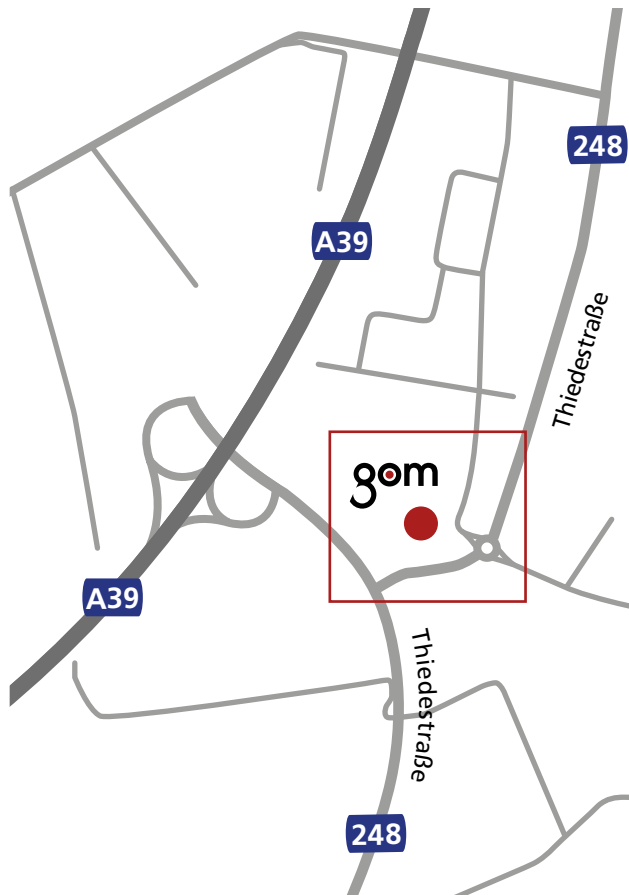

## Directions GOM GmbH

### From the Direction of Berlin or Hanover

- A2 up to interchange 55 Braunschweig-Nord
- Continue on A391, follow signs for Kassel/Salzgitter/Braunschweig
- Exit A39 toward Salzgitter/Kassel/A395/Rüningen
- Keep left and merge onto A39
- Exit B248 toward Braunschweig-Rüningen-Süd
- Continue onto Thiedestraße
- After 500 m turn left onto Thiedestraße/B248
- At the roundabout, take the 3rd exit

### From the Direction of Kassel

- Follow A7 toward Braunschweig
- Continue on A39, follow signs for Berlin/Wolfsburg/Braunschweig/Salzgitter
- Exit B248 toward Braunschweig-Rüningen-Süd
- Continue onto Thiedestraße
- After 500 m turn left onto Thiedestraße/B248
- At the roundabout, take the 3rd exit