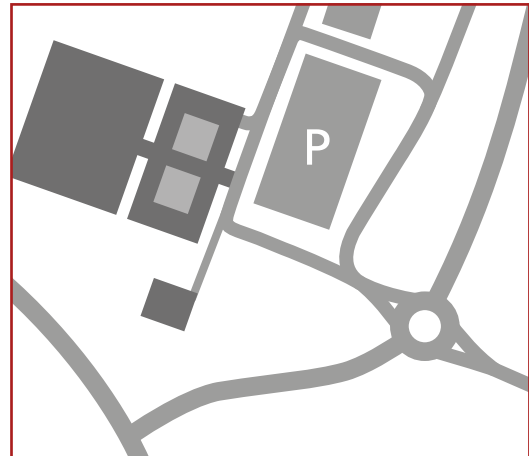

### From the Direction of Berlin or Hanover

- A2 up to interchange 55 Braunschweig-Nord
- Continue on A391, follow signs for Kassel/Salzgitter/Braunschweig
- Exit A39 toward Salzgitter/Kassel/A395/Rüningen
- Keep left and merge onto A39
- Exit B248 toward Braunschweig-Rüningen-Süd
- Continue onto Thiedestraße
- After 500 m turn left onto Thiedestraße/B248
- At the roundabout, take the 3rd exit

### From the Direction of Kassel

- Follow A7 toward Braunschweig
- Continue on A39, follow signs for Berlin/Wolfsburg/Braunschweig/Salzgitter
- Exit B248 toward Braunschweig-Rüningen-Süd
- Continue onto Thiedestraße
- After 500 m turn left onto Thiedestraße/B248
- At the roundabout, take the 3rd exit