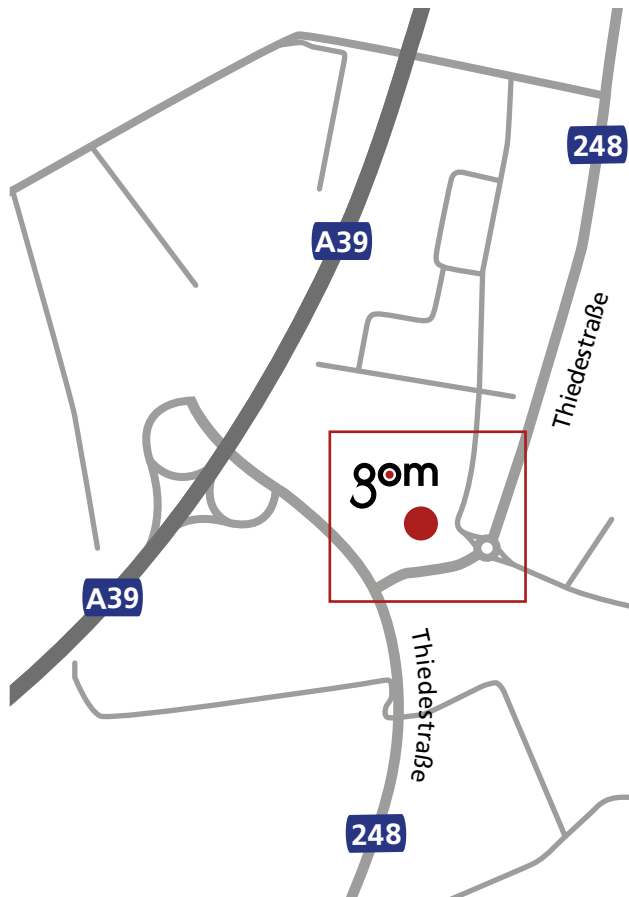

## Directions GOM GmbH

### From the Direction of Berlin or Hanover

- A2 up to interchange 55 Braunschweig-Nord
- Continue on A391, follow signs for Kassel/Salzgitter/Braunschweig
- Exit A39 toward Salzgitter/Kassel/A395/Rüningen
- Keep left and merge onto A39
- Exit B248 toward Braunschweig-Rüningen-Süd
- Continue onto Thiedestraße
- After 500 m turn left onto Thiedestraße/B248
- At the roundabout, take the 3rd exit

### From the Direction of Kassel

- Follow A7 toward Braunschweig
- Continue on A39, follow signs for Berlin/Wolfsburg/Braunschweig/Salzgitter
- Exit B248 toward Braunschweig-Rüningen-Süd
- Continue onto Thiedestraße
- After 500 m turn left onto Thiedestraße/B248
- At the roundabout, take the 3rd exit