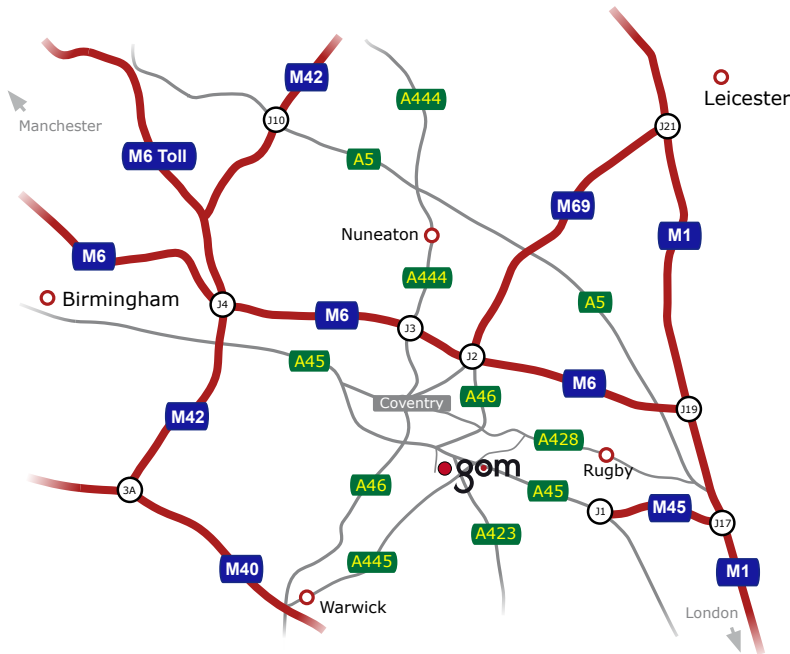

GOM UK Ltd.

From the M1 Travelling South

- Leave M1 at Junction 21, taking the M69 towards Coventry
- As it crosses over the M6, the M69 becomes the A46
- Follow the A46 for the next 4.5 miles crossing two roundabouts
- The A46 meets the A45 at a large roundabout (Tollbar End)
- Take the 2nd exit to Siskin Drive, signposted Coventry Airport
- Now take the first exit left at the mini roundabout – marked Middlemarch Business Park
- Follow Siskin Drive for approx. half a mile to another roundabout
- Take the first exit to Siskin Parkway East
- After approx 0.25 miles you will find GOM UK Ltd. in The Cobalt Centre

GOM UK Ltd.
 Unit 14, The Cobalt Centre
 Coventry, CV3 4PE
 United Kingdom

Phone +44 2476 63992 0
 Fax +44 2476 51699 0
 info-uk@gom.com
 www.gom.com

GOM UK Ltd.

From the M1 Travelling North

- Leave M1 at Junction 17, taking the M45 towards Coventry
- At the end of the M45 it becomes the A45, continue on the A45 towards Coventry
- After approx. 6 miles, you will reach a large roundabout (Tollbar End) where the A45 meets the A46 with a Toyota dealership on your left
- At this roundabout, take the 1st exit to Siskin Drive, signposted Coventry Airport
- Now take the first exit left at the mini roundabout – marked Middlemarch Business Park
- Follow Siskin Drive for approx. half a mile to another roundabout
- Take the first exit to Siskin Parkway East
- After approx 0.25 miles you will find GOM UK Ltd. in The Cobalt Centre