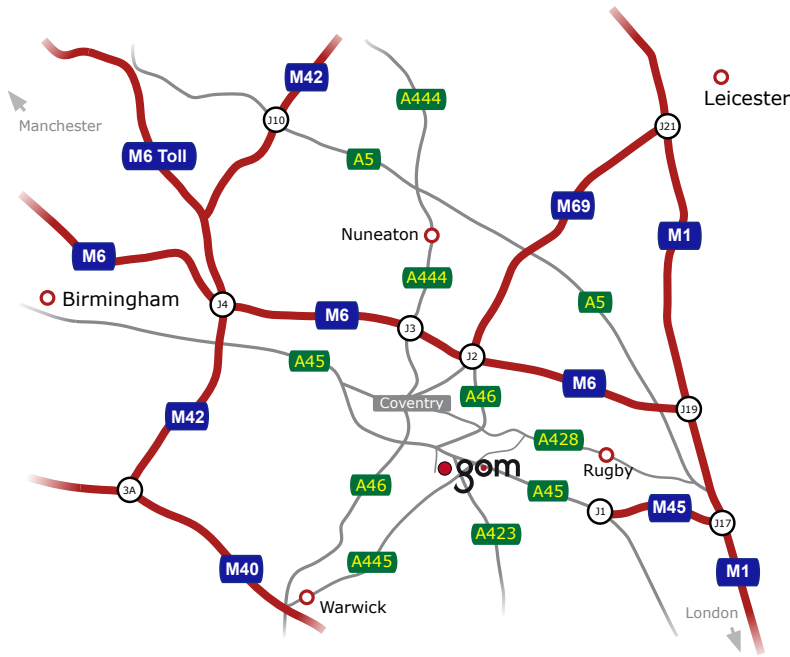

GOM UK Ltd.

From the M6

- Leave the M6 at Junction 2 and follow signs for A46 Coventry Airport
- Follow the A46 for the next 4.5 miles crossing two roundabouts
- The A46 meets the A45 at a large roundabout (Tollbar End)
- Take the 2nd exit to Siskin Drive, signposted Coventry Airport
- Now take the first exit left at the mini roundabout – marked Middlemarch Business Park
- Follow Siskin Drive for approx. half a mile to another roundabout
- Take the first exit to Siskin Parkway East
- After approx 0.25 miles you will find GOM UK Ltd. in The Cobalt Centre

GOM UK Ltd.
Unit 14, The Cobalt Centre
Coventry, CV3 4PE
United Kingdom

Phone +44 2476 63992 0
Fax +44 2476 51699 0
info-uk@gom.com
www.gom.com