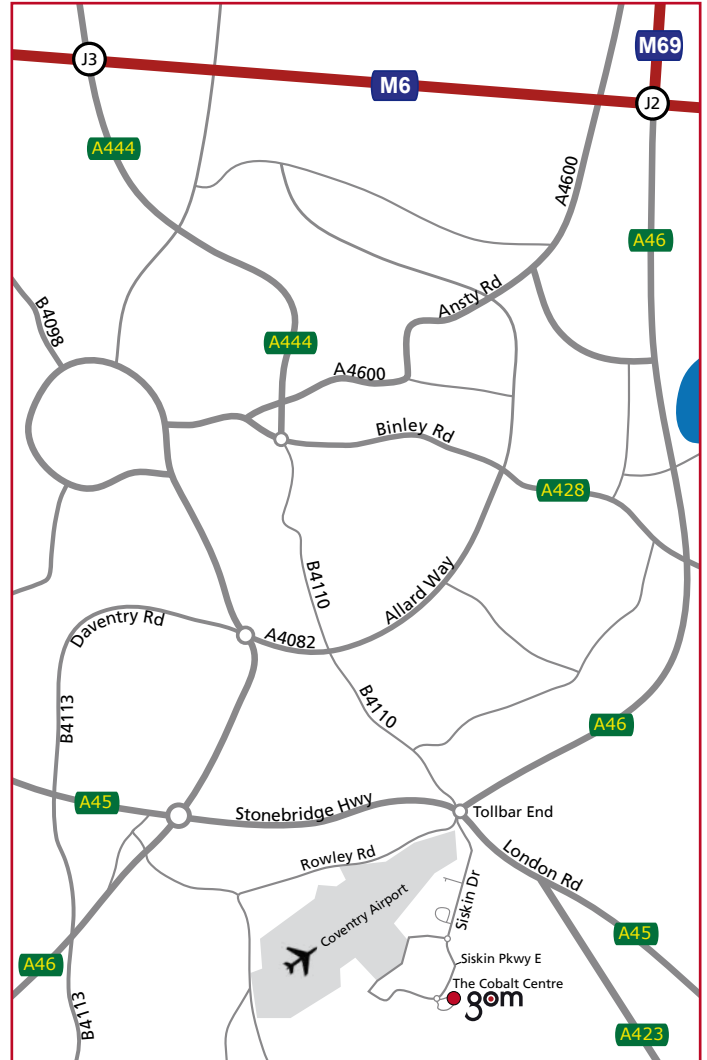

GOM UK Ltd.

From the M1 Travelling South

- Leave M1 at Junction 21, taking the M69 towards Coventry
- As it crosses over the M6, the M69 becomes the A46
- Follow the A46 for the next 4.5 miles crossing two roundabouts
- The A46 meets the A45 at a large roundabout (Tollbar End)
- Take the 2nd exit to Siskin Drive, signposted Coventry Airport
- Now take the first exit left at the mini roundabout – marked Middlemarch Business Park
- Follow Siskin Drive for approx. half a mile to another roundabout
- Take the first exit to Siskin Parkway East
- After approx 0.25 miles you will find GOM UK Ltd. in The Cobalt Centre

GOM UK Ltd.
 Unit 14, The Cobalt Centre
 Coventry, CV3 4PE
 United Kingdom

Phone +44 2476 63992 0
 Fax +44 2476 51699 0
 info-uk@gom.com
 www.gom.com

GOM UK Ltd.

From the M1 Travelling North

- Leave M1 at Junction 17, taking the M45 towards Coventry
- At the end of the M45 it becomes the A45, continue on the A45 towards Coventry
- After approx. 6 miles, you will reach a large roundabout (Tollbar End) where the A45 meets the A46 with a Toyota dealership on your left
- At this roundabout, take the 1st exit to Siskin Drive, signposted Coventry Airport
- Now take the first exit left at the mini roundabout – marked Middlemarch Business Park
- Follow Siskin Drive for approx. half a mile to another roundabout
- Take the first exit to Siskin Parkway East
- After approx 0.25 miles you will find GOM UK Ltd. in The Cobalt Centre