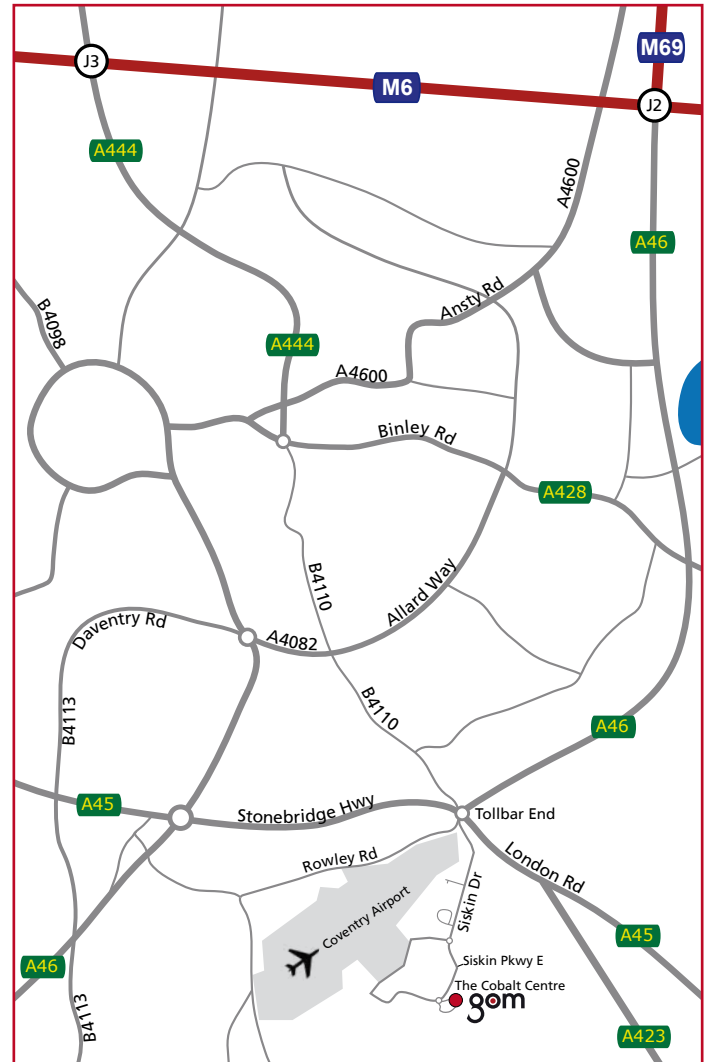

GOM UK Ltd.

From the M1 Travelling South

- Leave M1 at Junction 21, taking the M69 towards Coventry
- As it crosses over the M6, the M69 becomes the A46
- Follow the A46 for the next 4.5 miles crossing two roundabouts
- The A46 meets the A45 at a large roundabout (Tollbar End)
- Take the 2nd exit to Siskin Drive, signposted Coventry Airport
- Now take the first exit left at the mini roundabout – marked Middlemarch Business Park
- Follow Siskin Drive for approx. half a mile to another roundabout
- Take the first exit to Siskin Parkway East
- After approx 0.25 miles you will find GOM UK Ltd. in The Cobalt Centre

GOM UK Ltd.
 Unit 14, The Cobalt Centre
 Coventry, CV3 4PE
 United Kingdom

Phone +44 2476 63992 0
 Fax +44 2476 51699 0
 info-uk@gom.com
 www.gom.com

GOM UK Ltd.

From the M1 Travelling North

- Leave M1 at Junction 17, taking the M45 towards Coventry
- At the end of the M45 it becomes the A45, continue on the A45 towards Coventry
- After approx. 6 miles, you will reach a large roundabout (Tollbar End) where the A45 meets the A46 with a Toyota dealership on your left
- At this roundabout, take the 1st exit to Siskin Drive, signposted Coventry Airport
- Now take the first exit left at the mini roundabout – marked Middlemarch Business Park
- Follow Siskin Drive for approx. half a mile to another roundabout
- Take the first exit to Siskin Parkway East
- After approx 0.25 miles you will find GOM UK Ltd. in The Cobalt Centre