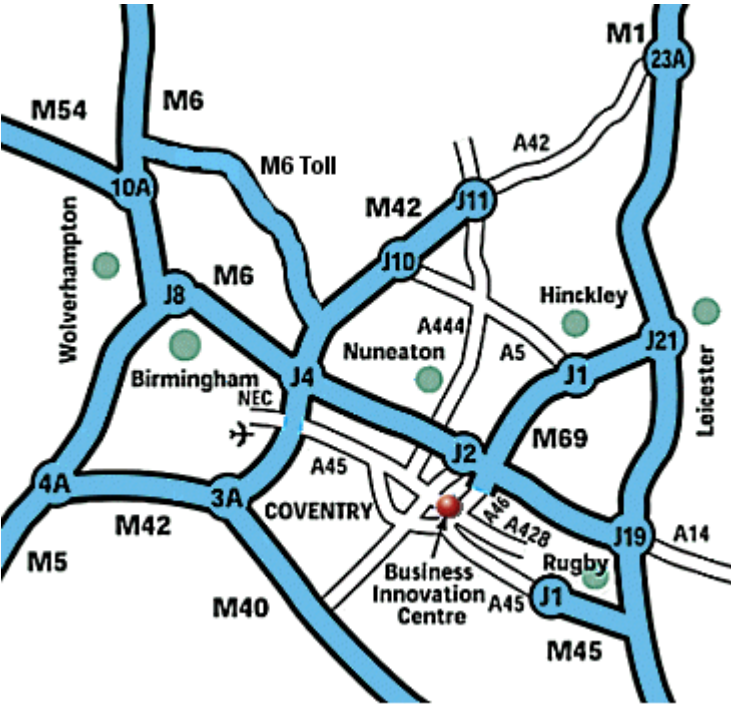

GOM UK Ltd.

How to find the office

Directions to Binley Innovation Centre

From the M1 Travelling South

- Leave M1 at Junction 21, taking the M69 towards Coventry.
- At the end of the M69 it becomes the A46, signposted to Warwick and the M40.
- Take the 1st exit at the next roundabout, signposted A46 to Warwick.
- At the next roundabout (with TGI Friday's on your right), turn right (third exit) signposted A428 to Coventry City Centre.
- Go straight over two small roundabouts and at third roundabout turn right, signposted to Binley Business Park.
- Our office is in the Business Innovation Centre which is the 4th building on your right.

From the M6

- Leave the M6 at Junction 2. Take the exit from the roundabout signposted A46 to Warwick and the M40.
- Follow the road over two mini roundabouts.
- Take the 1st exit at the next roundabout, signposted A46 to Warwick.
- At the next roundabout (with TGI Friday's on your right), turn right (third exit) signposted A428 to Coventry City Centre.
- Go straight over two small roundabouts and at third roundabout turn right, signposted to Binley Business Park.
- Our office is in the Business Innovation Centre which is the 4th building on your right.

From the M1 Travelling North

- Leave M1 at Junction 17, taking the M45 towards Coventry.
- At the end of the M45 it becomes the A45, continue on the A45 towards Coventry.
- After approximately 6 miles, you will reach a large roundabout (called Tollbar End) with a Honda Garage on your left and a Shell Petrol Station on your right. At this roundabout, take the 4th exit, signposted A46/M69 to Leicester.
- At the next roundabout (with TGI Friday's on your left), turn left (signposted A428 to Coventry City Centre).
- Go straight over two small roundabouts and at third roundabout turn right, signposted to Binley Business Park.
- Our office is in the Business Innovation Centre which is the 4th building on your right.