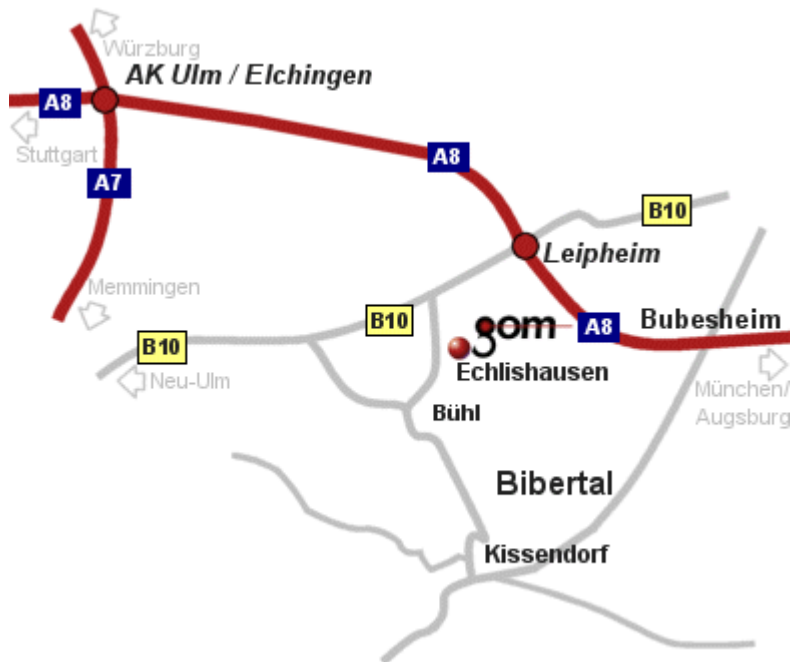

## GOM Branch South

#### On the A8 from Munich / On the A 8 from Stuttgart

Leave the motorway at the exit Leipheim, Neu-Ulm, Bibertal.  
Turn into B 10 towards Neu-Ulm.  
After 1 km turn left towards Kissendorf, Echlishausen.

The first building on the left hand side is the GOM office.

**GOM Branch South**  
Leipheimer Str. 44  
89346 Bibertal bei Ulm  
Germany

Tel.: +49 8226 940 210  
Fax.: +49 8226 940 218  
a.zilker@gom.com  
www.gom.com