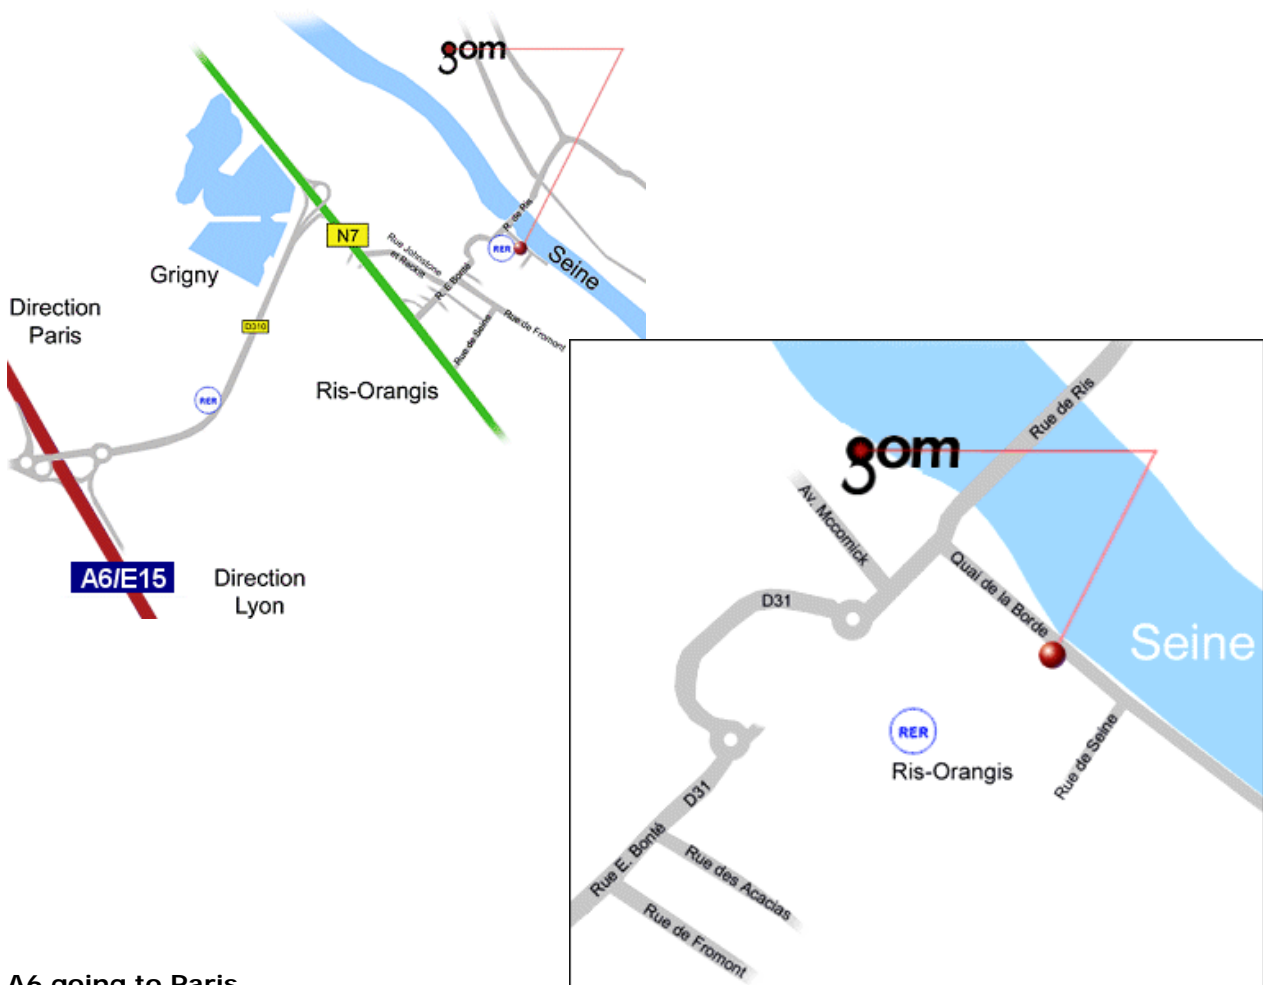

How to find the office

A6 going to Paris

- Exit #7.1 Grigny and follow Grigny : At the roundabout take the first exit direction N7
- Just before the bridge : turn on the right, direction Ris-Orangis
- On the N7, at the second traffic light : Turn right in the Edmond Bonté Street in direction of Draveil
- At the roundabout : take the second exit and pass under the tunnel, direction Draveil
- At the roundabout : take the first exit
- Just before the bridge over the Seine river : turn right Quai de la Borde
- Follow the Seine river : the #10 is on the right, look for Bat A2

A6 from Paris

- Exit #7.1 Grigny and follow Grigny : At the roundabout take the second exit, direction N7
- At the roundabout : take the second exit and pass under the tunnel, direction Draveil
- At the roundabout : take the first exit
- Just before the bridge over the Seine river : turn right Quai de la Borde
- Follow the Seine river : the #10 is on the right. Look for Bat A2

RER

- Line D4 - Station Ris-Orangis

N7

- from N7 : in Ris-Orangis follow the sign Draveil
- Pass under the bridge of the station
- Just before the bridge on the Seine river, turn right Quai de la Borde
- Follow the Seine river : the #10 is on the right. Look for Bat A2